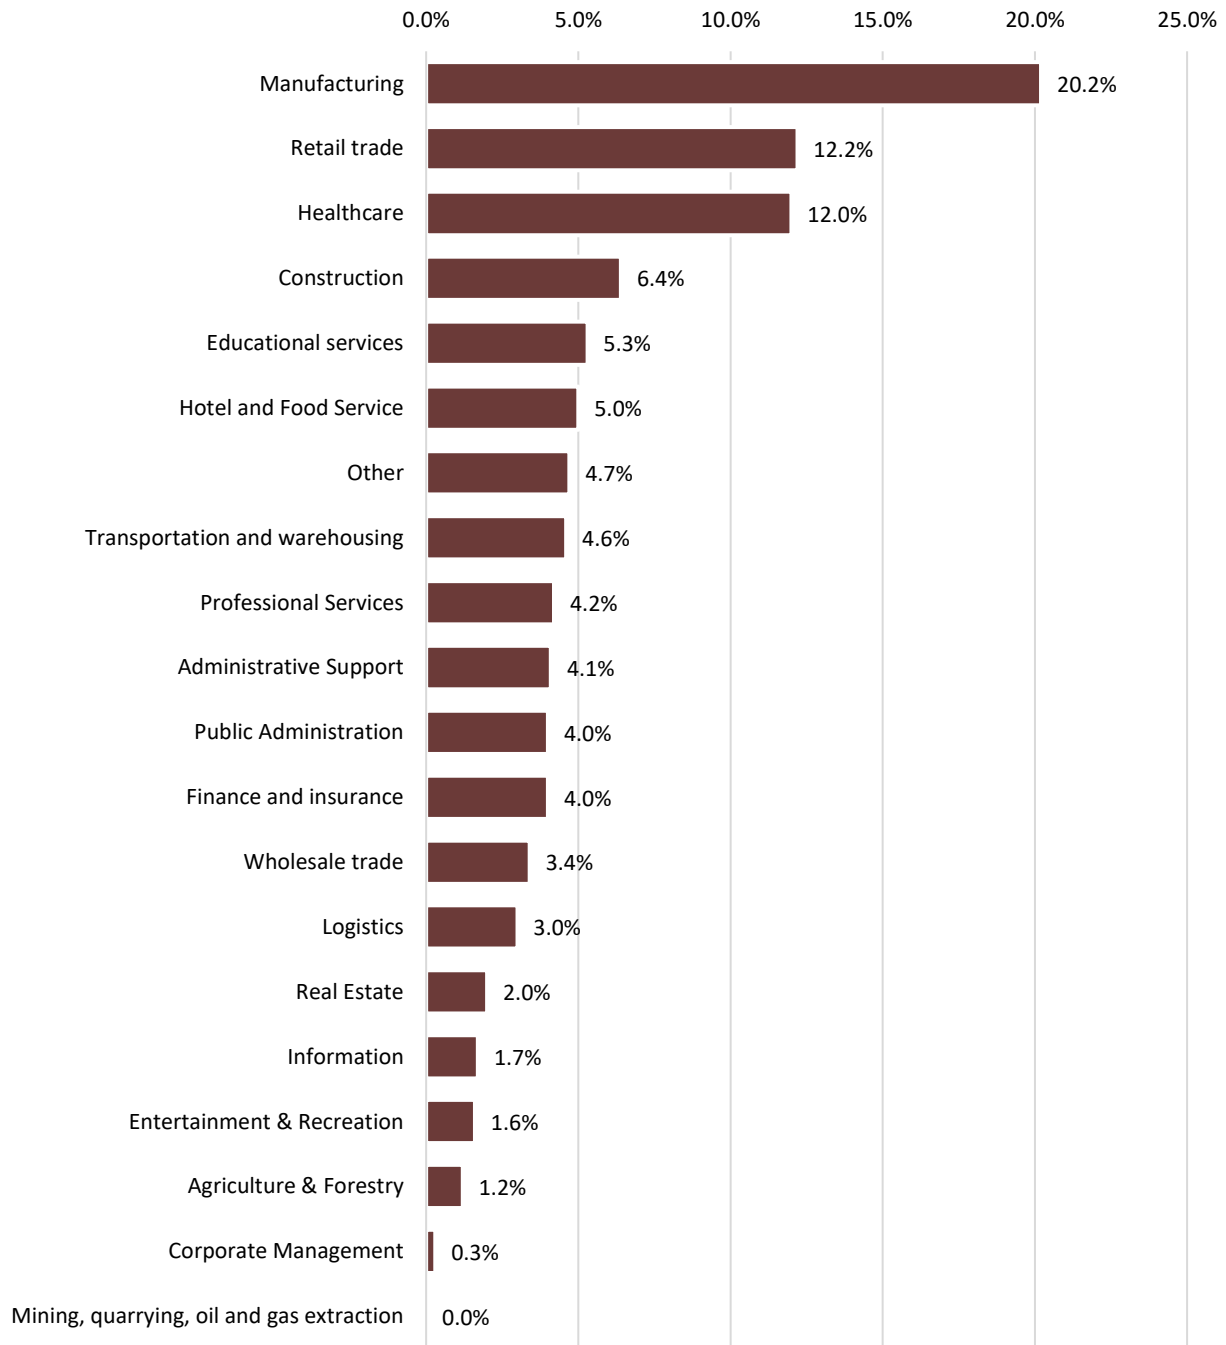

# Lincoln Economic Development Association

County Population <b>80,504</b>	Regional Population (within 50 miles) <b>3.2 million</b>	Regional Workforce (within 50 miles) <b>1.6 million</b>
------------------------------------	---	--

## County Population by Age

via US Census Bureau

# County Population by Occupation

via Sperling's BestPlaces