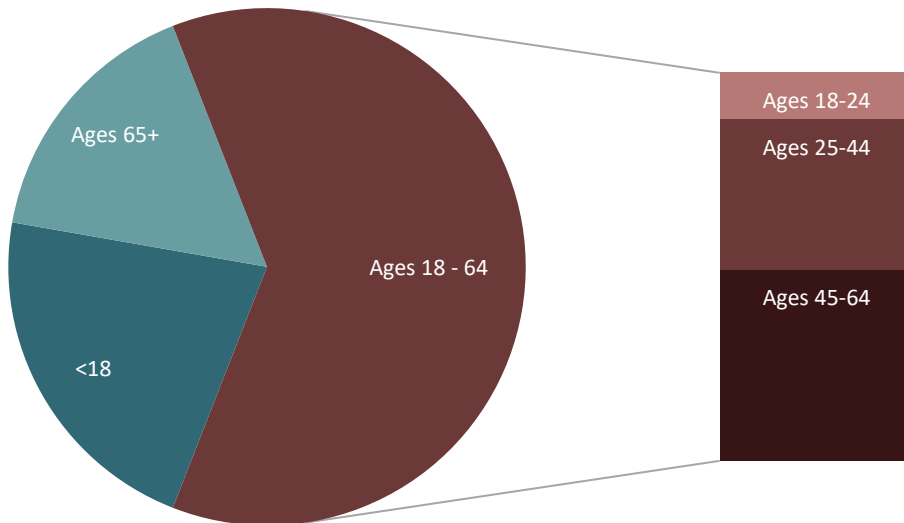

# Lincoln Economic Development Association

County Population <b>80,504</b>	Regional Population (within 50 miles) <b>3.2 million</b>	Regional Workforce (within 50 miles) <b>1.6 million</b>
------------------------------------	---	--

## County Population by Age

via US Census Bureau

# County Population by Occupation

via Sperling's BestPlaces

# County Population by Education Level

Maximum level of education for residents ages 25+ via US Census Bureau