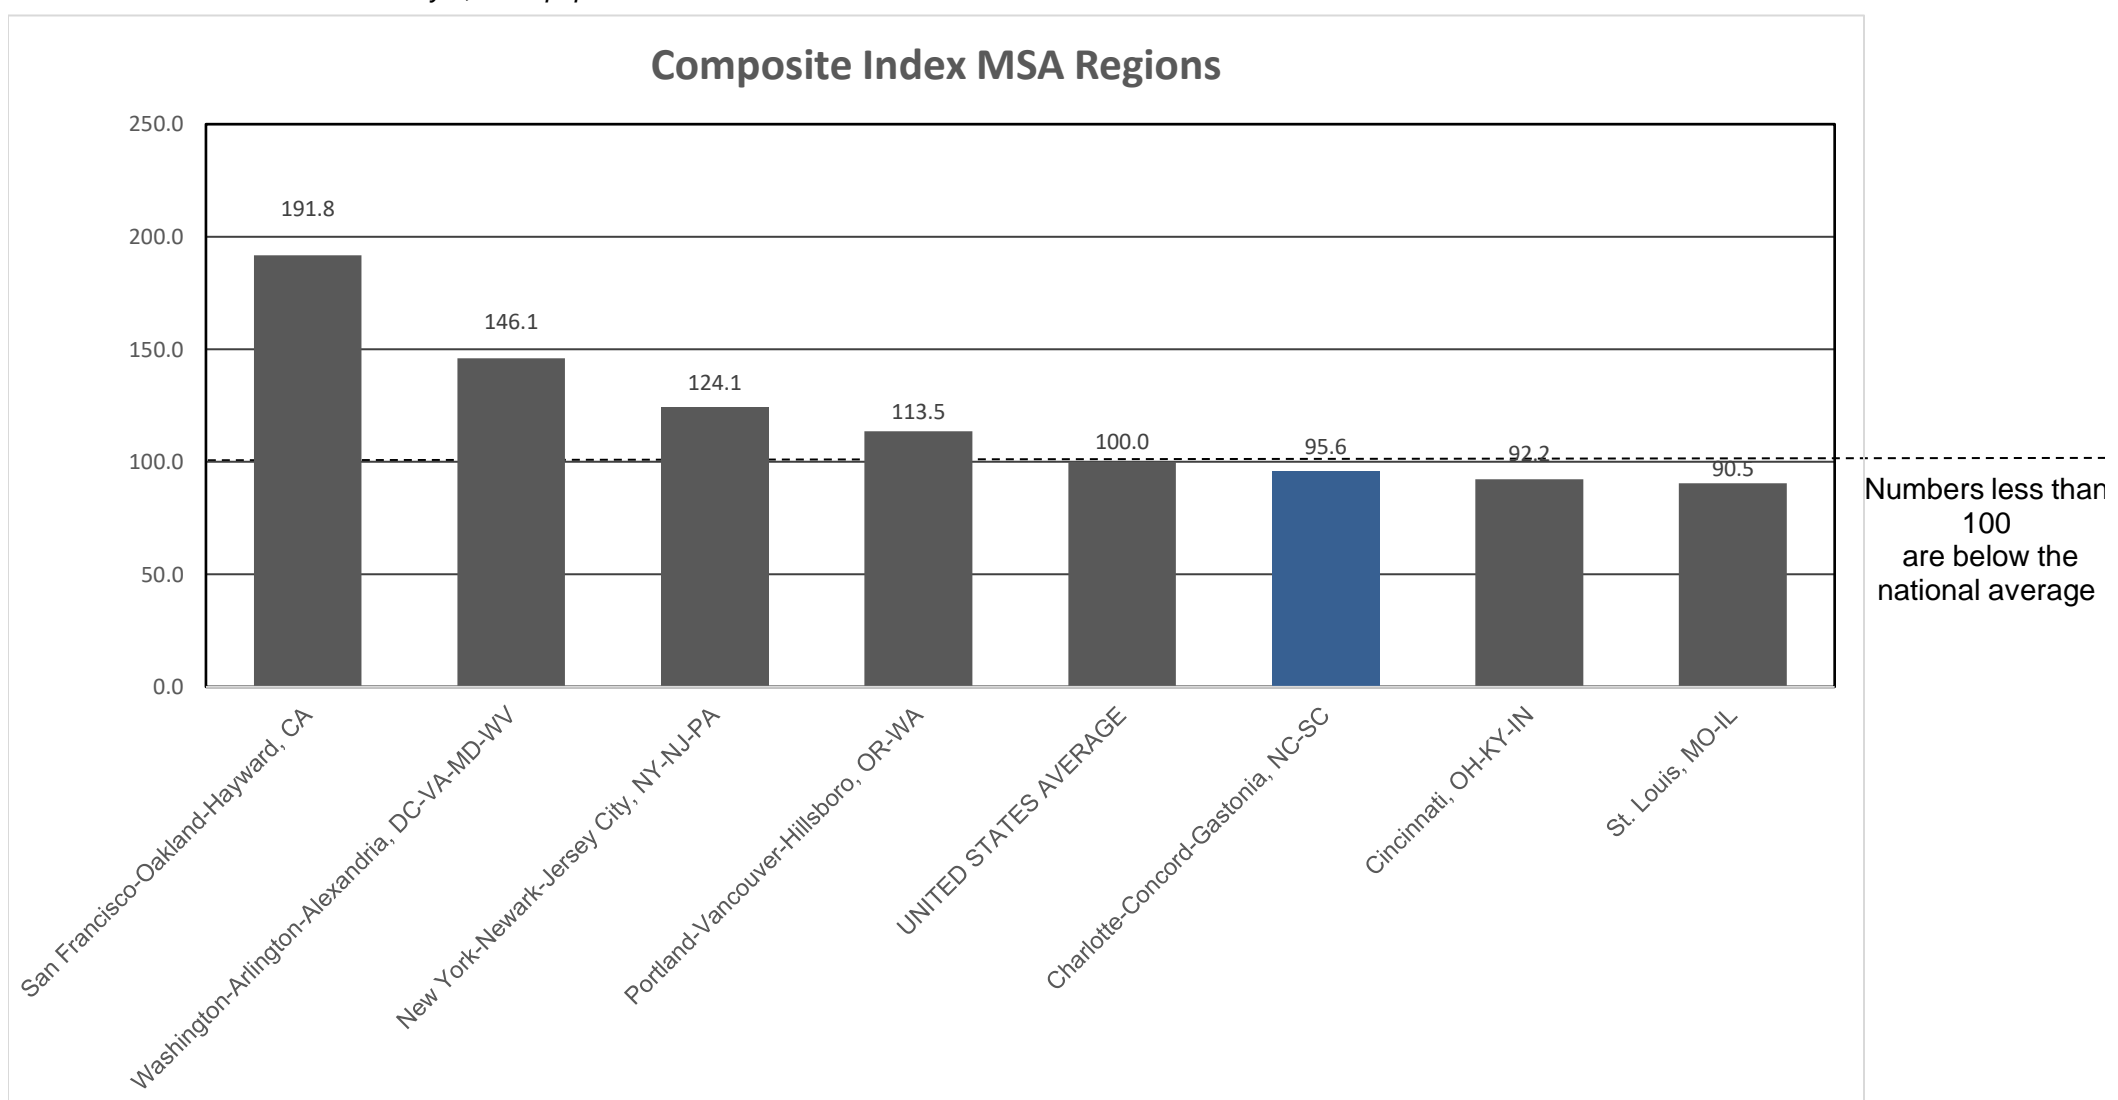

* based on U.S. Census Bureau July 1, 2016 population estimates

Source: The Council for Community and Economic Research - updated May 2018