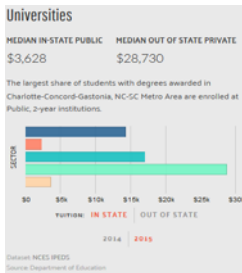

High Relative Number of People major in

1. Theological Studies
2. N/A
3. N/A

Universities and Colleges in the Charlotte MSA Area