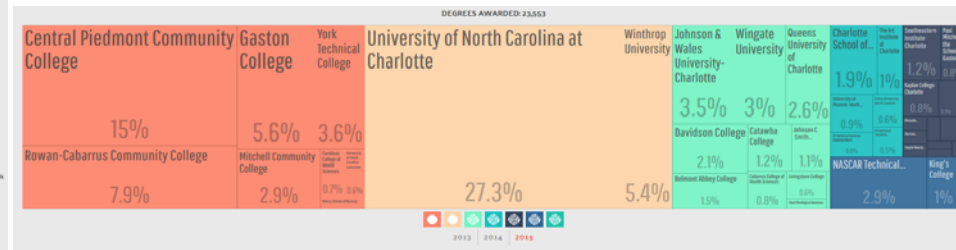

Higher Education: Technical Colleges, 2 Year Colleges, Colleges and Universities (Public and Private) in the Charlotte USA-MSA Region Area