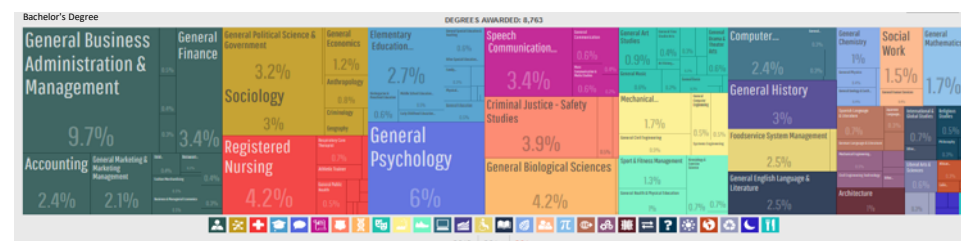

Bachelor's Degree

High Relative Number of People major in