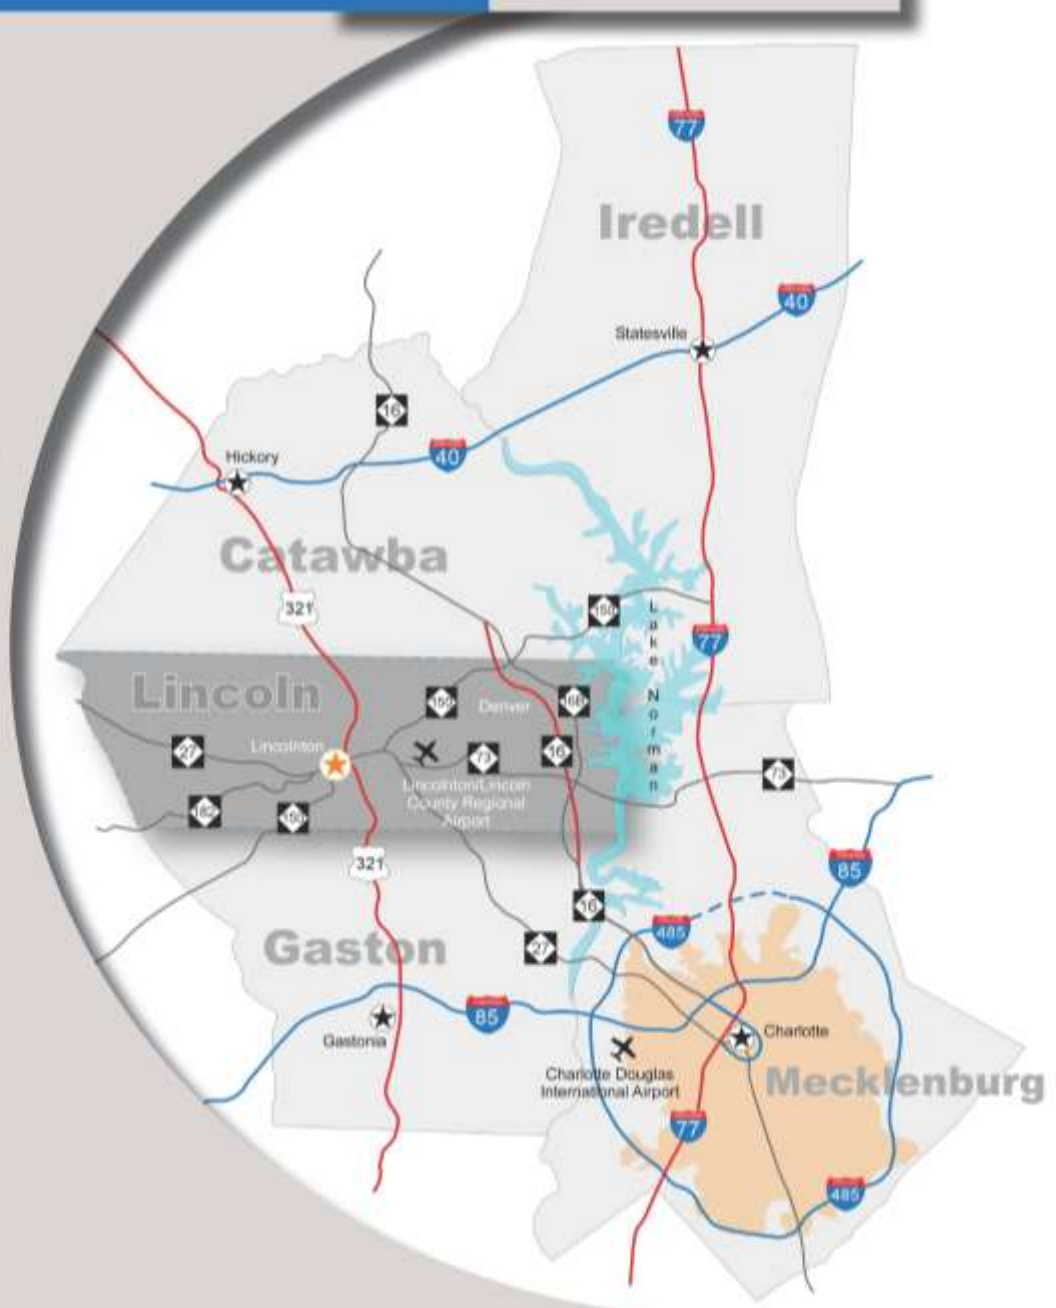

Lincolnton Within Close Proximity

I-40 is due North of Lincolnton. I-40 is only 14 Miles from Lincolnton

I-85 is due South of Lincolnton. I-85 is only 14 Miles from Lincolnton

I-77 is due East of Lincolnton. I-77 is only 24 Miles from Lincolnton

HWY 321 runs through the center of Lincolnton. HWY 321 is 0 Miles from Lincolnton

HWY 16 is due East of Lincolnton. Hwy 16 is only 15 Miles from Lincolnton

Lake Norman is due East of Lincolnton. Lake Norman is only 15 Miles from Lincolnton

US-321 Inter-Connector

- Represents 30 Miles of new opportunity
- Four Lane Interstate-quality highway
- Links Interstate I-40 and Interstate I-85 by significantly decreasing valuable time connecting from Interstate to Interstate
- Ideal access to Charlotte-Douglas International Airport and the Charlotte Metropolitan Area

China Grove

Landis

Kannapolis

Cornelius

Doolie

Lake Norman of Catawba

Olivers Crossroads

Lincolnton