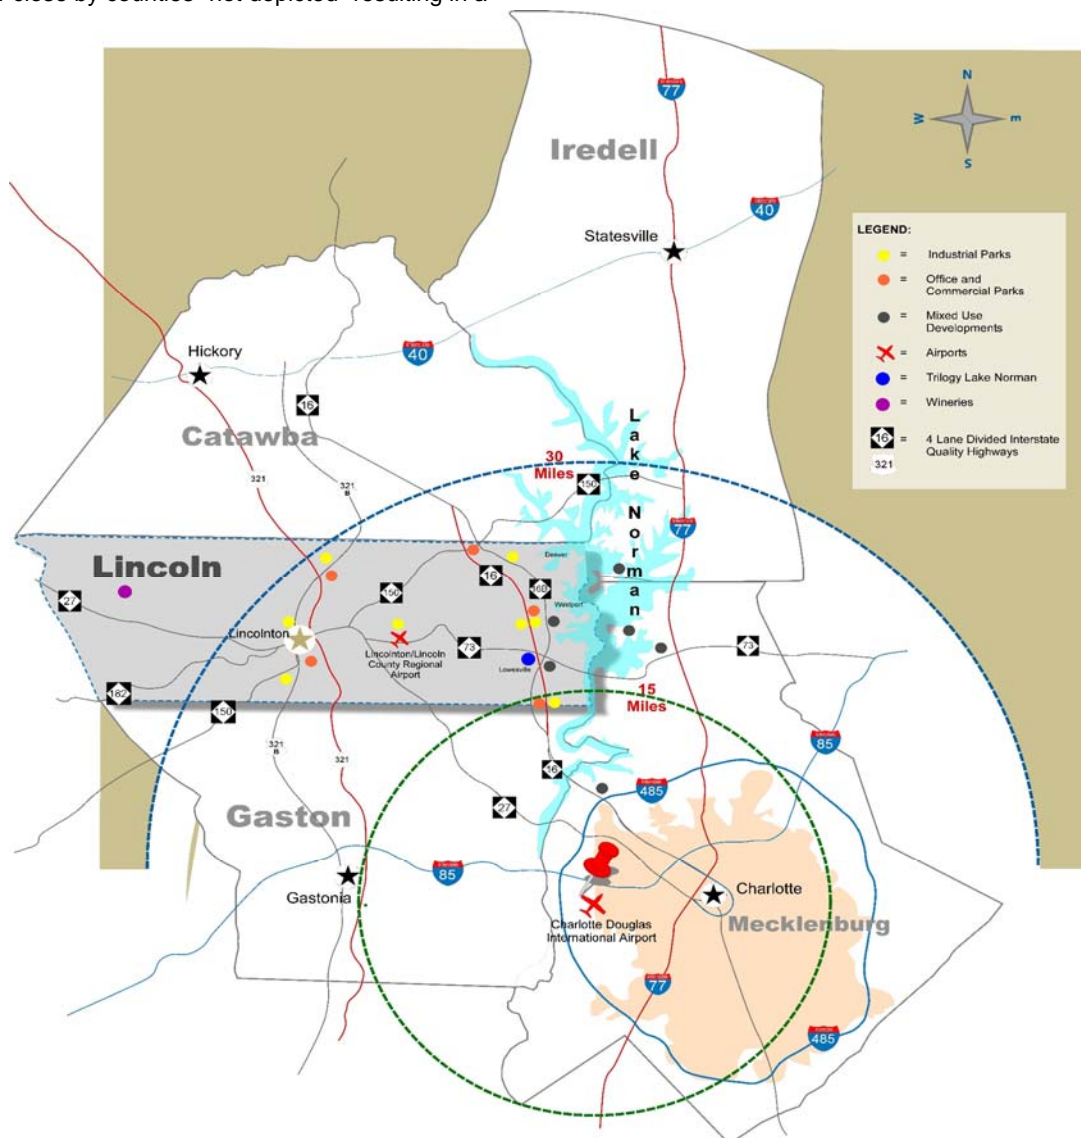

County	Primary Cities	Population	Labor Force
Lincoln County	City of Lincolnton, Denver	80,099	41,104
TOTAL		80,099	41,104
45 – 60 Minute Commute*			
County	Primary Cities	Population	Labor Force
Catawba	Hickory, Conover, Newton	154,534	77,306
Iredell	Statesville, Mooresville, Davidson, Hamony, Love Valley, Troutman	166, 675	80,227
Gaston	Belmont, Bessemer City, Cheeryville, Gastonia Kings Mt. Lowell, Mount Holley Cramerton, Dallas, High Shoals	211,127	104,282
Mecklenburg	Charlotte, Cornelius, Davidson, Huntersville, Matthews, Mint Hill, Pineville, Stallings and Weddington	1,012,539	526,058
TOTAL		1,544,875	787,873
TOTAL LABOR FORCE WITHIN 60 MINUTE COMMUTE*		3,379,964	1,656,861

60 minute commute includes other close by counties "not depicted" resulting in a larger available target workforce.

Source: Chumra - "jobsesq.com"