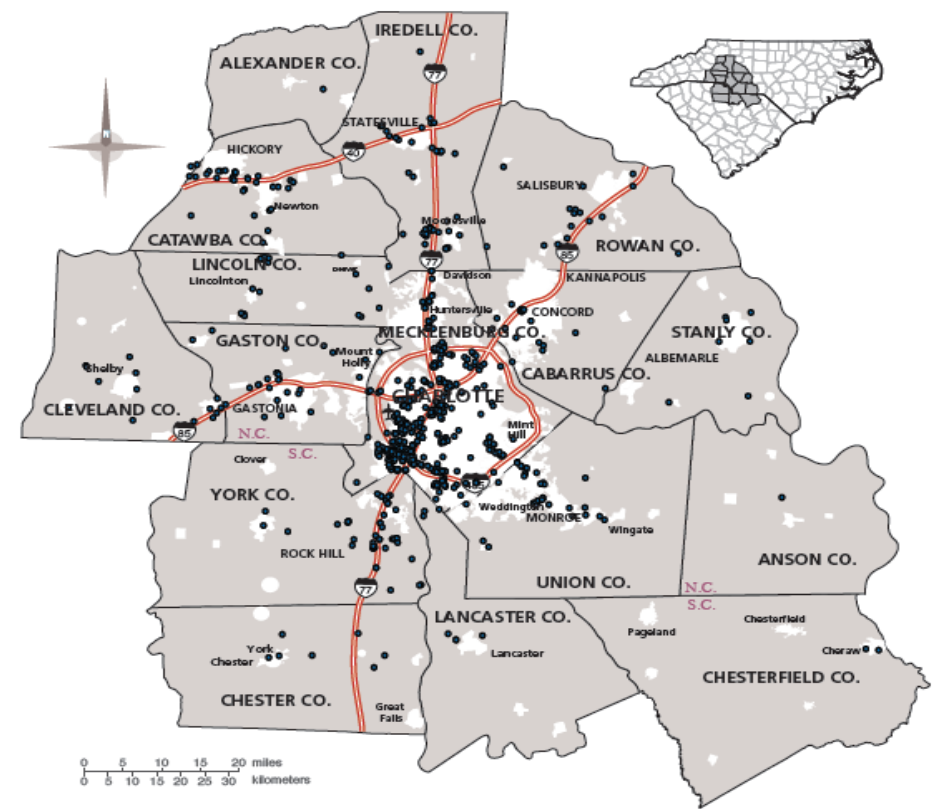

Country	Firms	Locations	Employees	Lincoln County Specific	Corporations
	Germany	209	241	17020		Actega WIT, Inc, Hydac Technology, Robert Bosch, Sennebogen, Tenowo, Magna-Tech
	United Kingdom	118	163	6585		Cataler North America
	Canada	101	119	5384		Main Filter USA
	Japan	80	89	6268		KACO USA
	France	57	67	4304		VT LeeBoy
	Switzerland	57	67	3395		FMS Enterprises
	Italy	51	52	2242		UNOX® USA
	The Netherlands	50	59	3767		Borghetti Master Power Turbo
	China	44	44	1569		Denver Global/RATO
	Sweden	38	49	3161		
	Ireland	21	28	3728		
	Australia	18	22	793		
	India	18	16	173		
	Belgium	15	15	365		
	Austria	14	15	837		
	Mexico	12	16	622		
	Denmark	12	13	551		
	Taiwan	12	12	193		
	South Korea	10	10	502		
	Brazil	8	12	1169		
	Finland	8	8	317		
	Israel	7	8	258		
	Spain	7	8	129		
	South Africa	7	7	88		
	Luxembourg	6	6	441		
	Bermuda	5	6	732		
	Czech Republic	5	5	19		
	Singapore	4	4	652		
	Saudi Arabia	2	3	277		
	Colombia	2	8	115		
	United Arab Emirates	2	2	18		
	Liechtenstein	2	2	17		
	New Zealand	2	2	12		
	Norway	2	2	12		
	Iceland	1	1	240		
	Lebanon	1	1	80		
	Indonesia	1	1	75		
	Portugal	1	2	50		
	Kuwait	1	1	12		
	Malaysia	1	1	5		
	Netherlands Antilles	1	1	4		
	Monaco	1	1	2		
	Honduras	1	1	1		
	Venezuela	1	1	1		
	Latvia	1	1	—		
	Turkey	1	1	—		
	Grand Total	1018	1193	2211		

The **Charlotte** area boasts **1,018 foreign-owned firms** that **employ more than 66,000** people and represent parent companies from **45 different countries**.

Germany, the United Kingdom, Canada and Japan have the **largest number of companies** in the **Charlotte** area.

Foreign Firms in the Charlotte Regional MSA Area

Reasons International Companies Choose Our Area

- In 2016, 291 Fortune 500 companies currently have a presence in the Charlotte Regional Area.
- Excellent U.S. market access from a central Atlantic coast location
- Large airport hub with direct international flights
- Pro-business local government
- Highly productive workforce for manufacturing and services
- State-funded worker training programs
- Extraordinary quality of life
- Below-average cost of living
- Rich international business and cultural communities
- Foreign language schools
- Excellent universities and programs research

Charlotte ranked 3rd in Industry Variety
[WalletHub]

North Carolina is the No. 3 best state for business climate
[Chief Executive Magazine, 2015]

The Charlotte chapter of the North Carolina World Trade Association is one of the largest in the nation

Charlotte was listed in the top 10 cities for export assistance.
[Global Trade Magazine, 2015]

Germany, the United Kingdom, Canada and Japan have the **largest number of companies** in the **Charlotte** area.