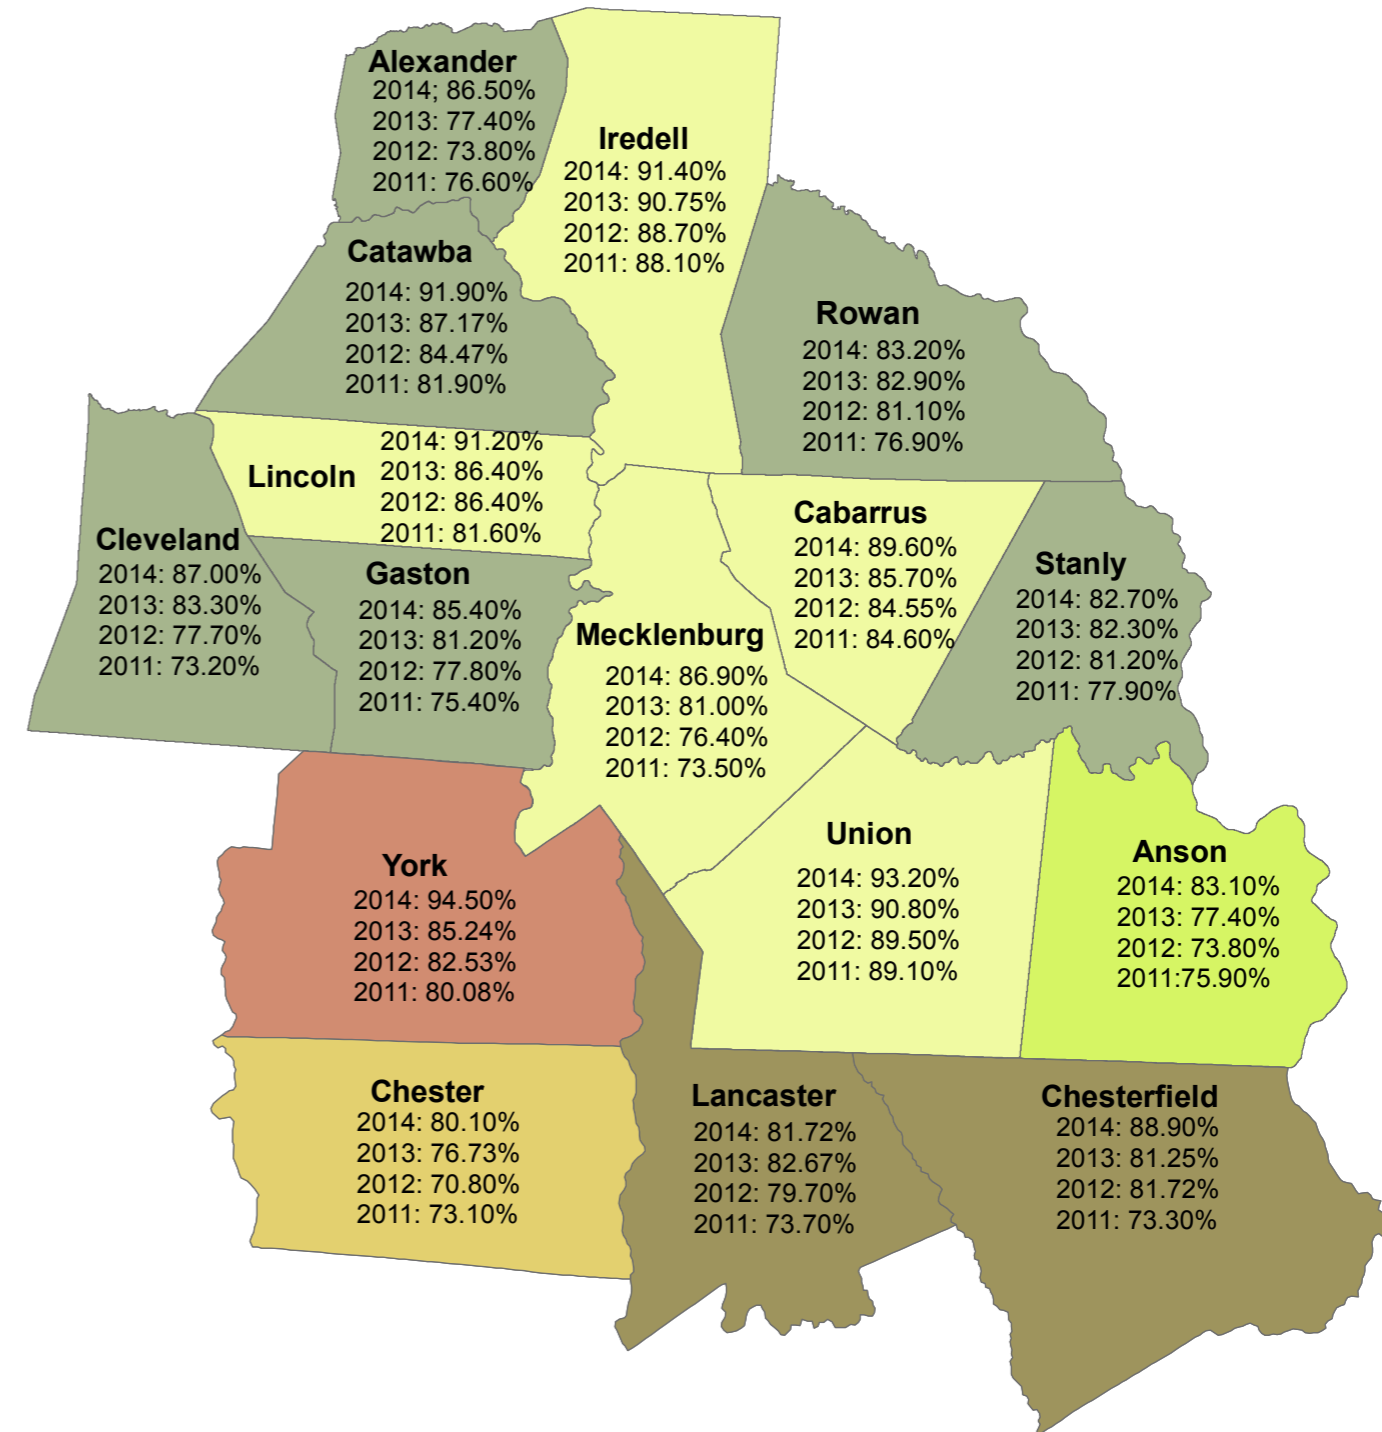

16-County Regional Educational Demographic-Graduation Rates

**Average High School Graduation Rate by County
Years 2006, 2007, 2008 and 2010**

Data Source: UNC Charlotte Urban Institute and
North Carolina and South Carolina Dept. of Education