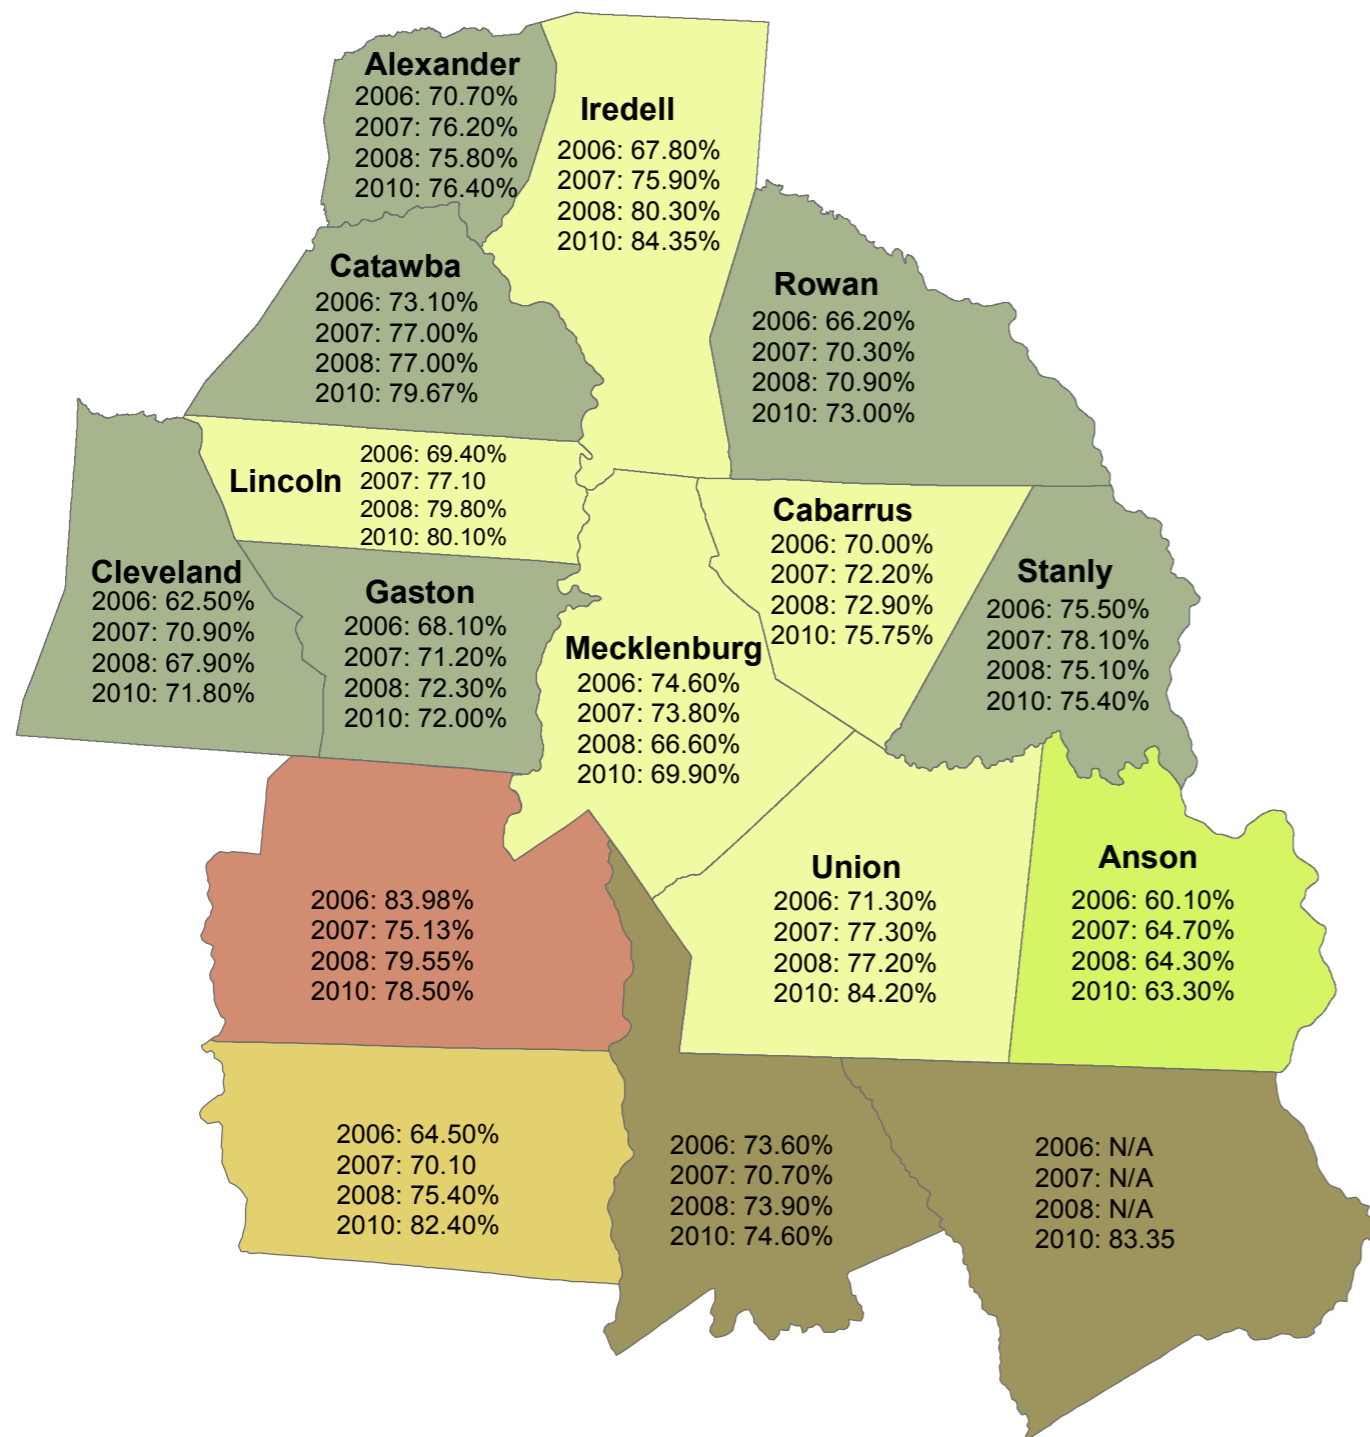

16-County Regional Educational Demographic-Graduation Rates

**Average High School Graduation Rate by County
Years 2006, 2007, 2008 and 2010**

Data Source: UNC Charlotte Urban Institute and
North Carolina and South Carolina Dept. of Education